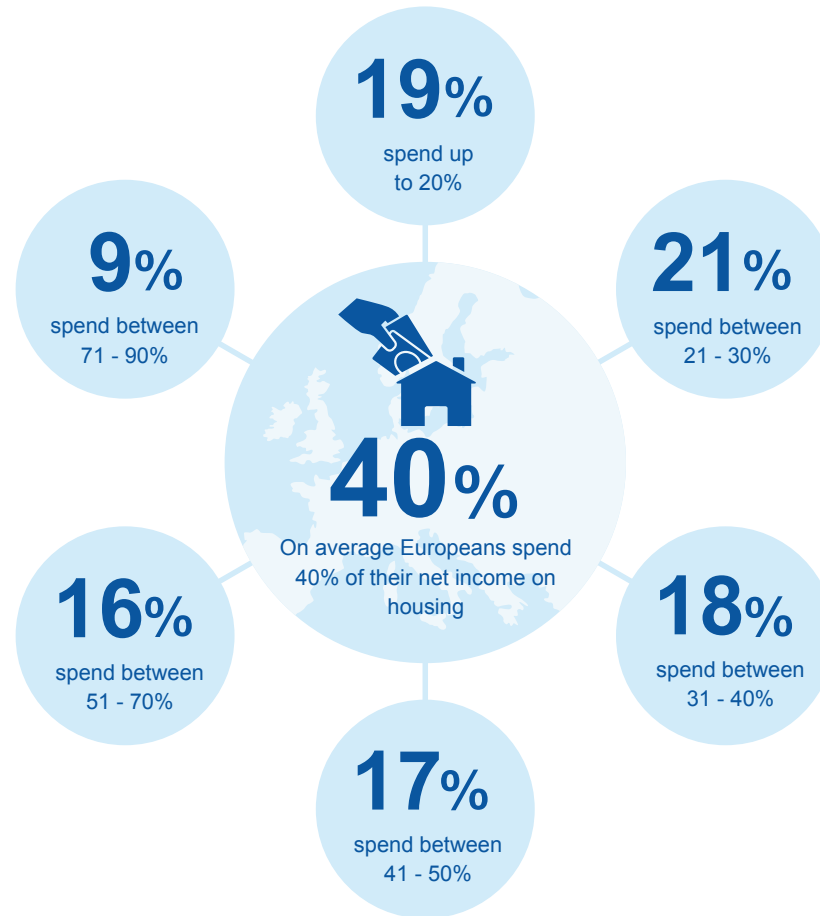

Europeans spend 40 percent of their net income on a home to live in

Median = 40%