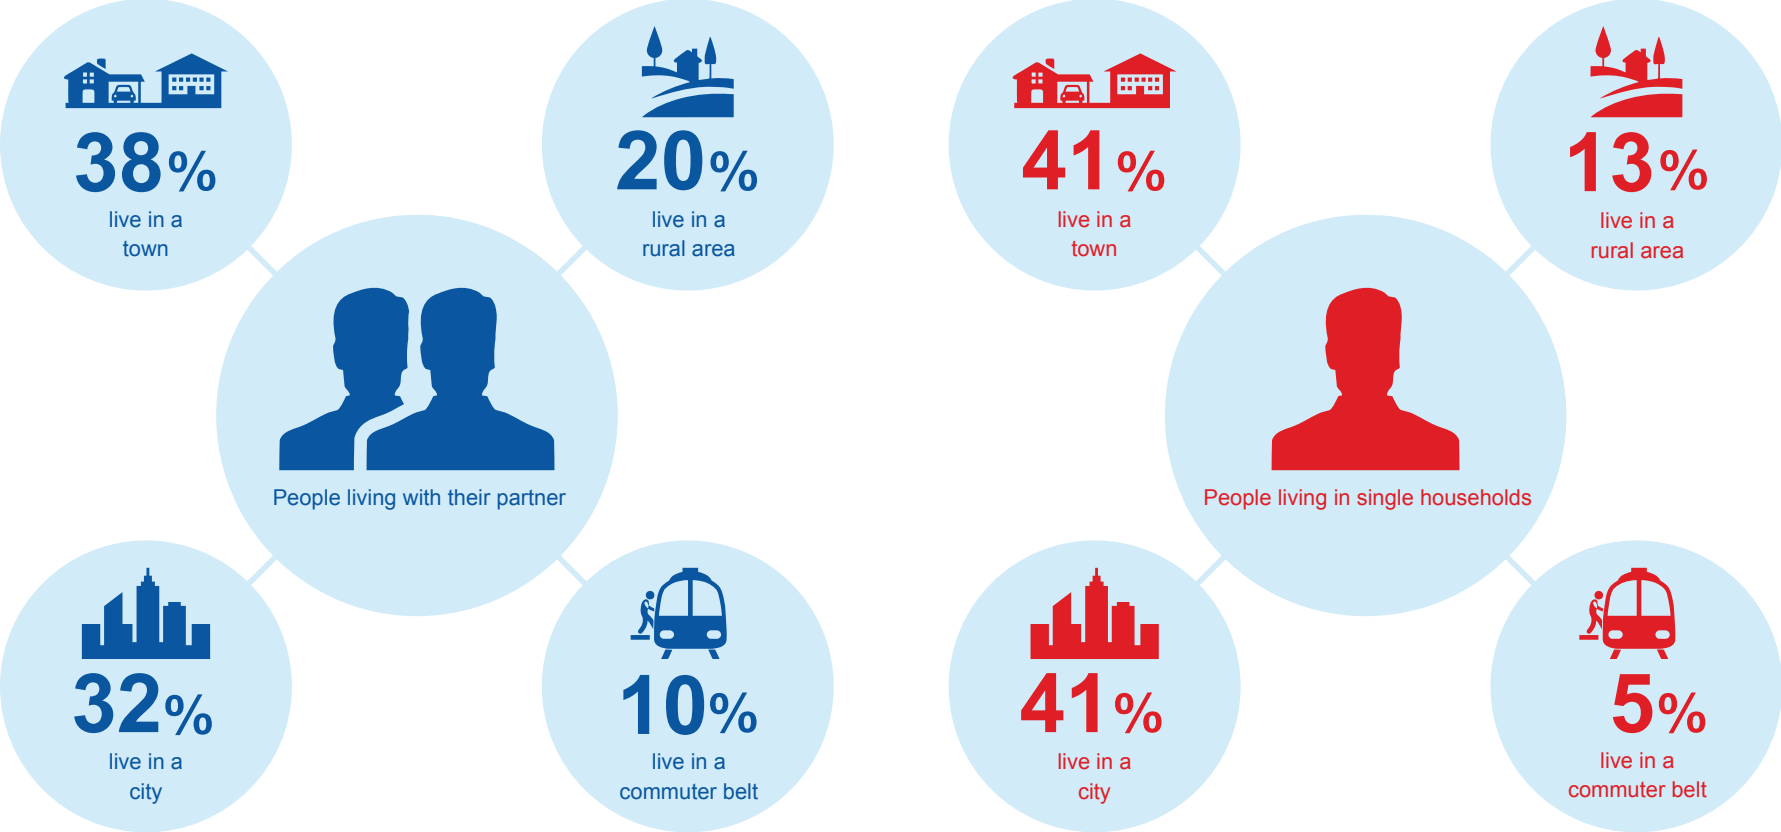

Most Germans live in a city or town

Germany

City = Population of more than 100.000