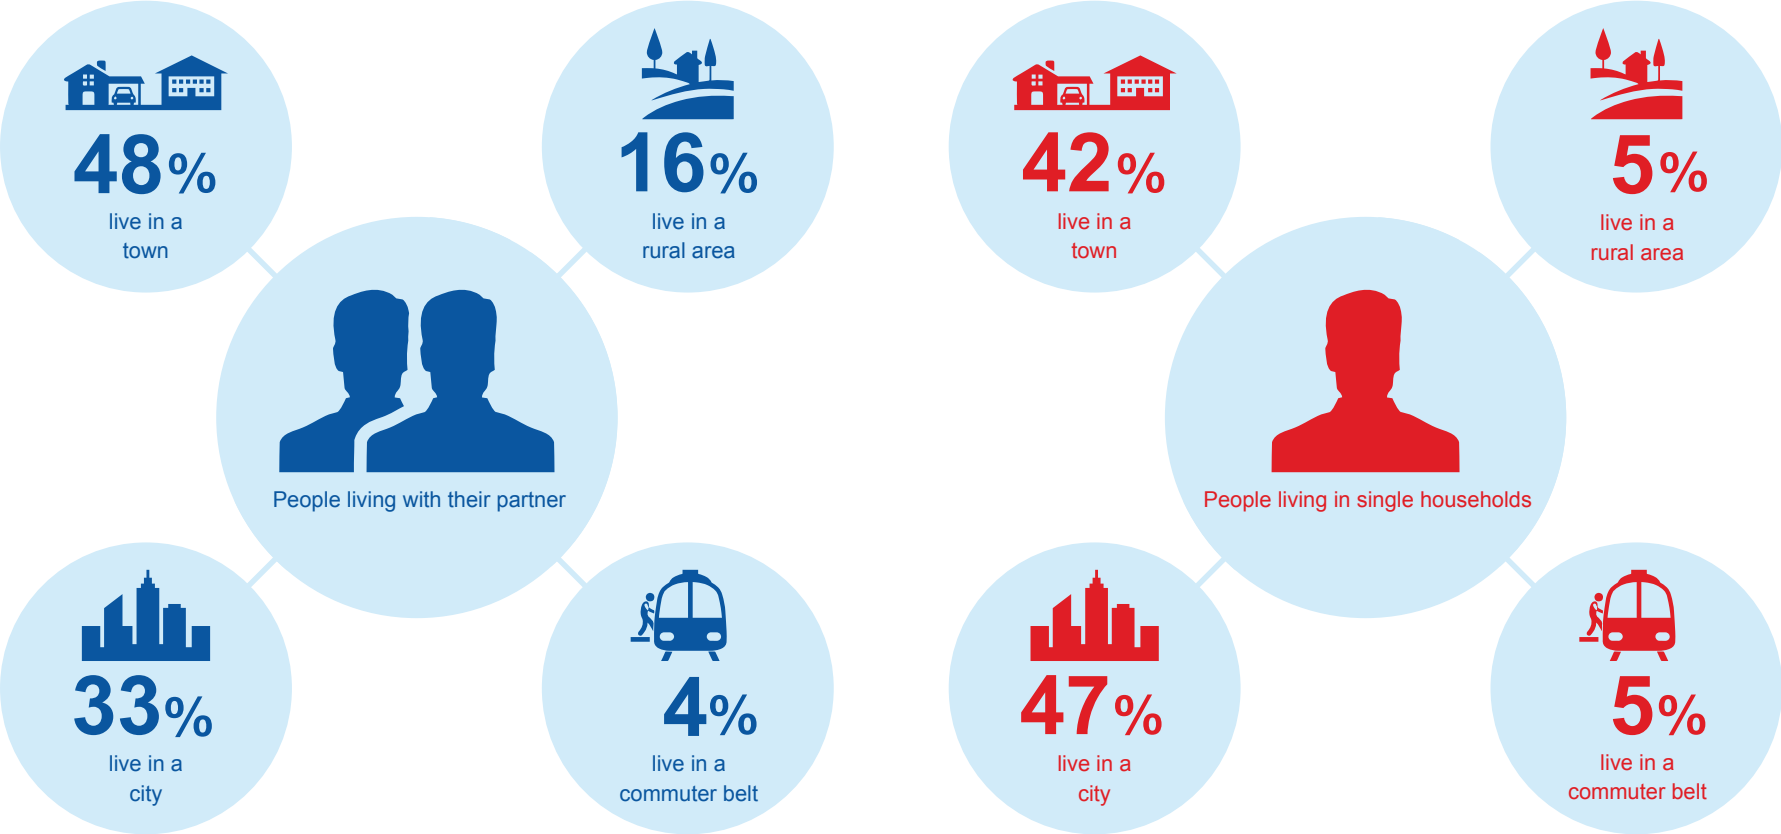

# Most Portuguese live in a city or town

Portugal

City = Population of more than 100.000