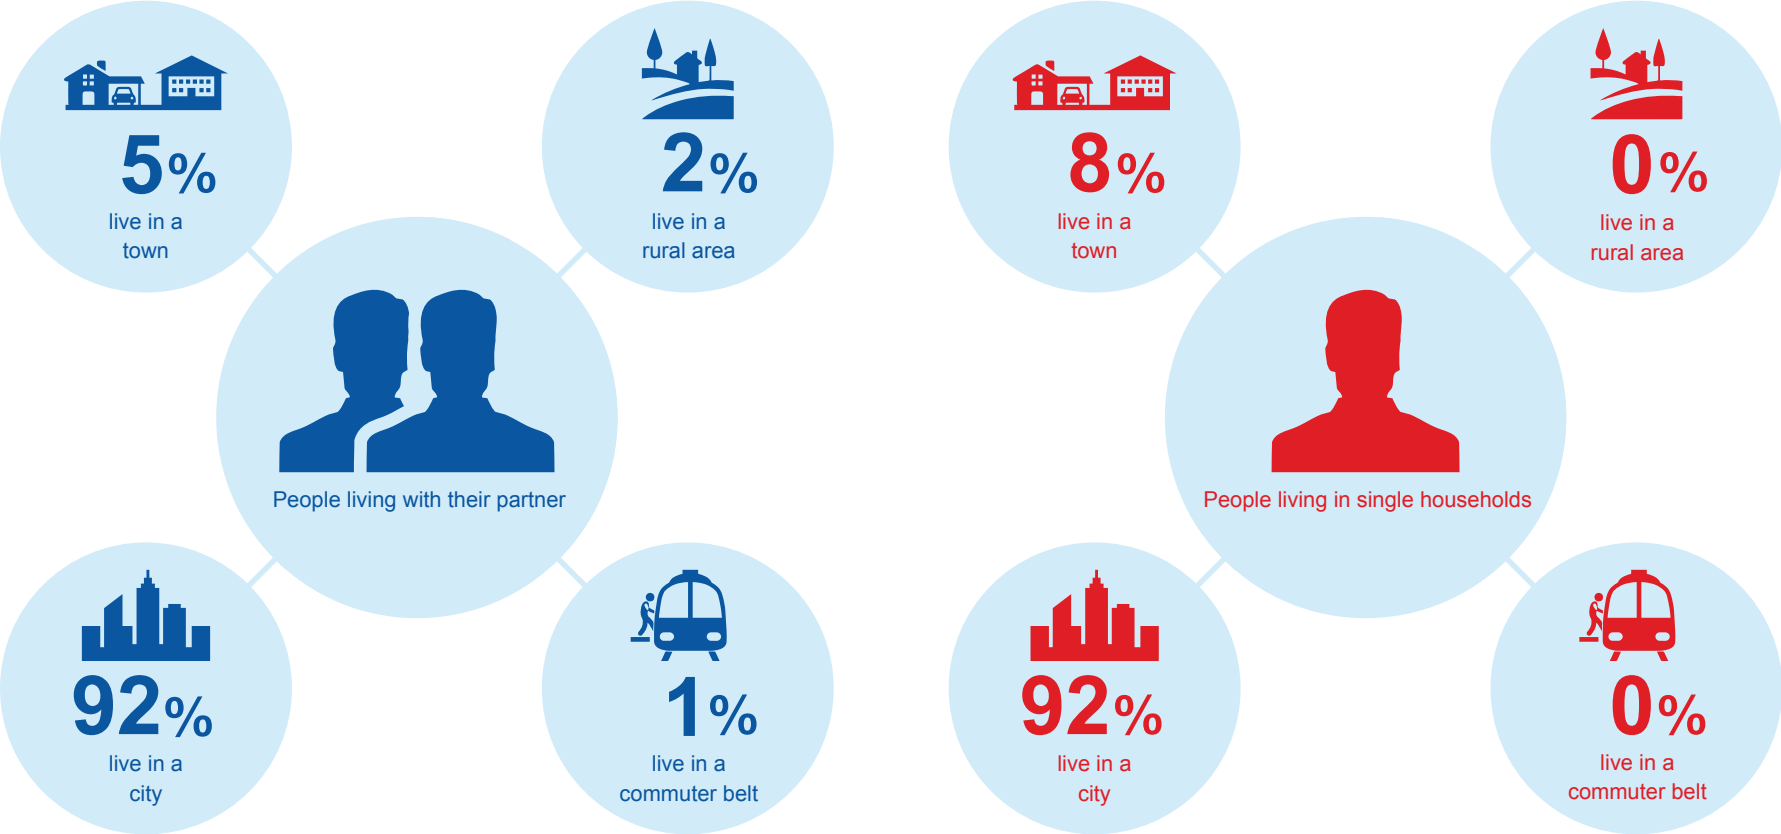

The vast majority of the surveyed Turkish people live in a city

Turkey

City = Population of more than 100.000